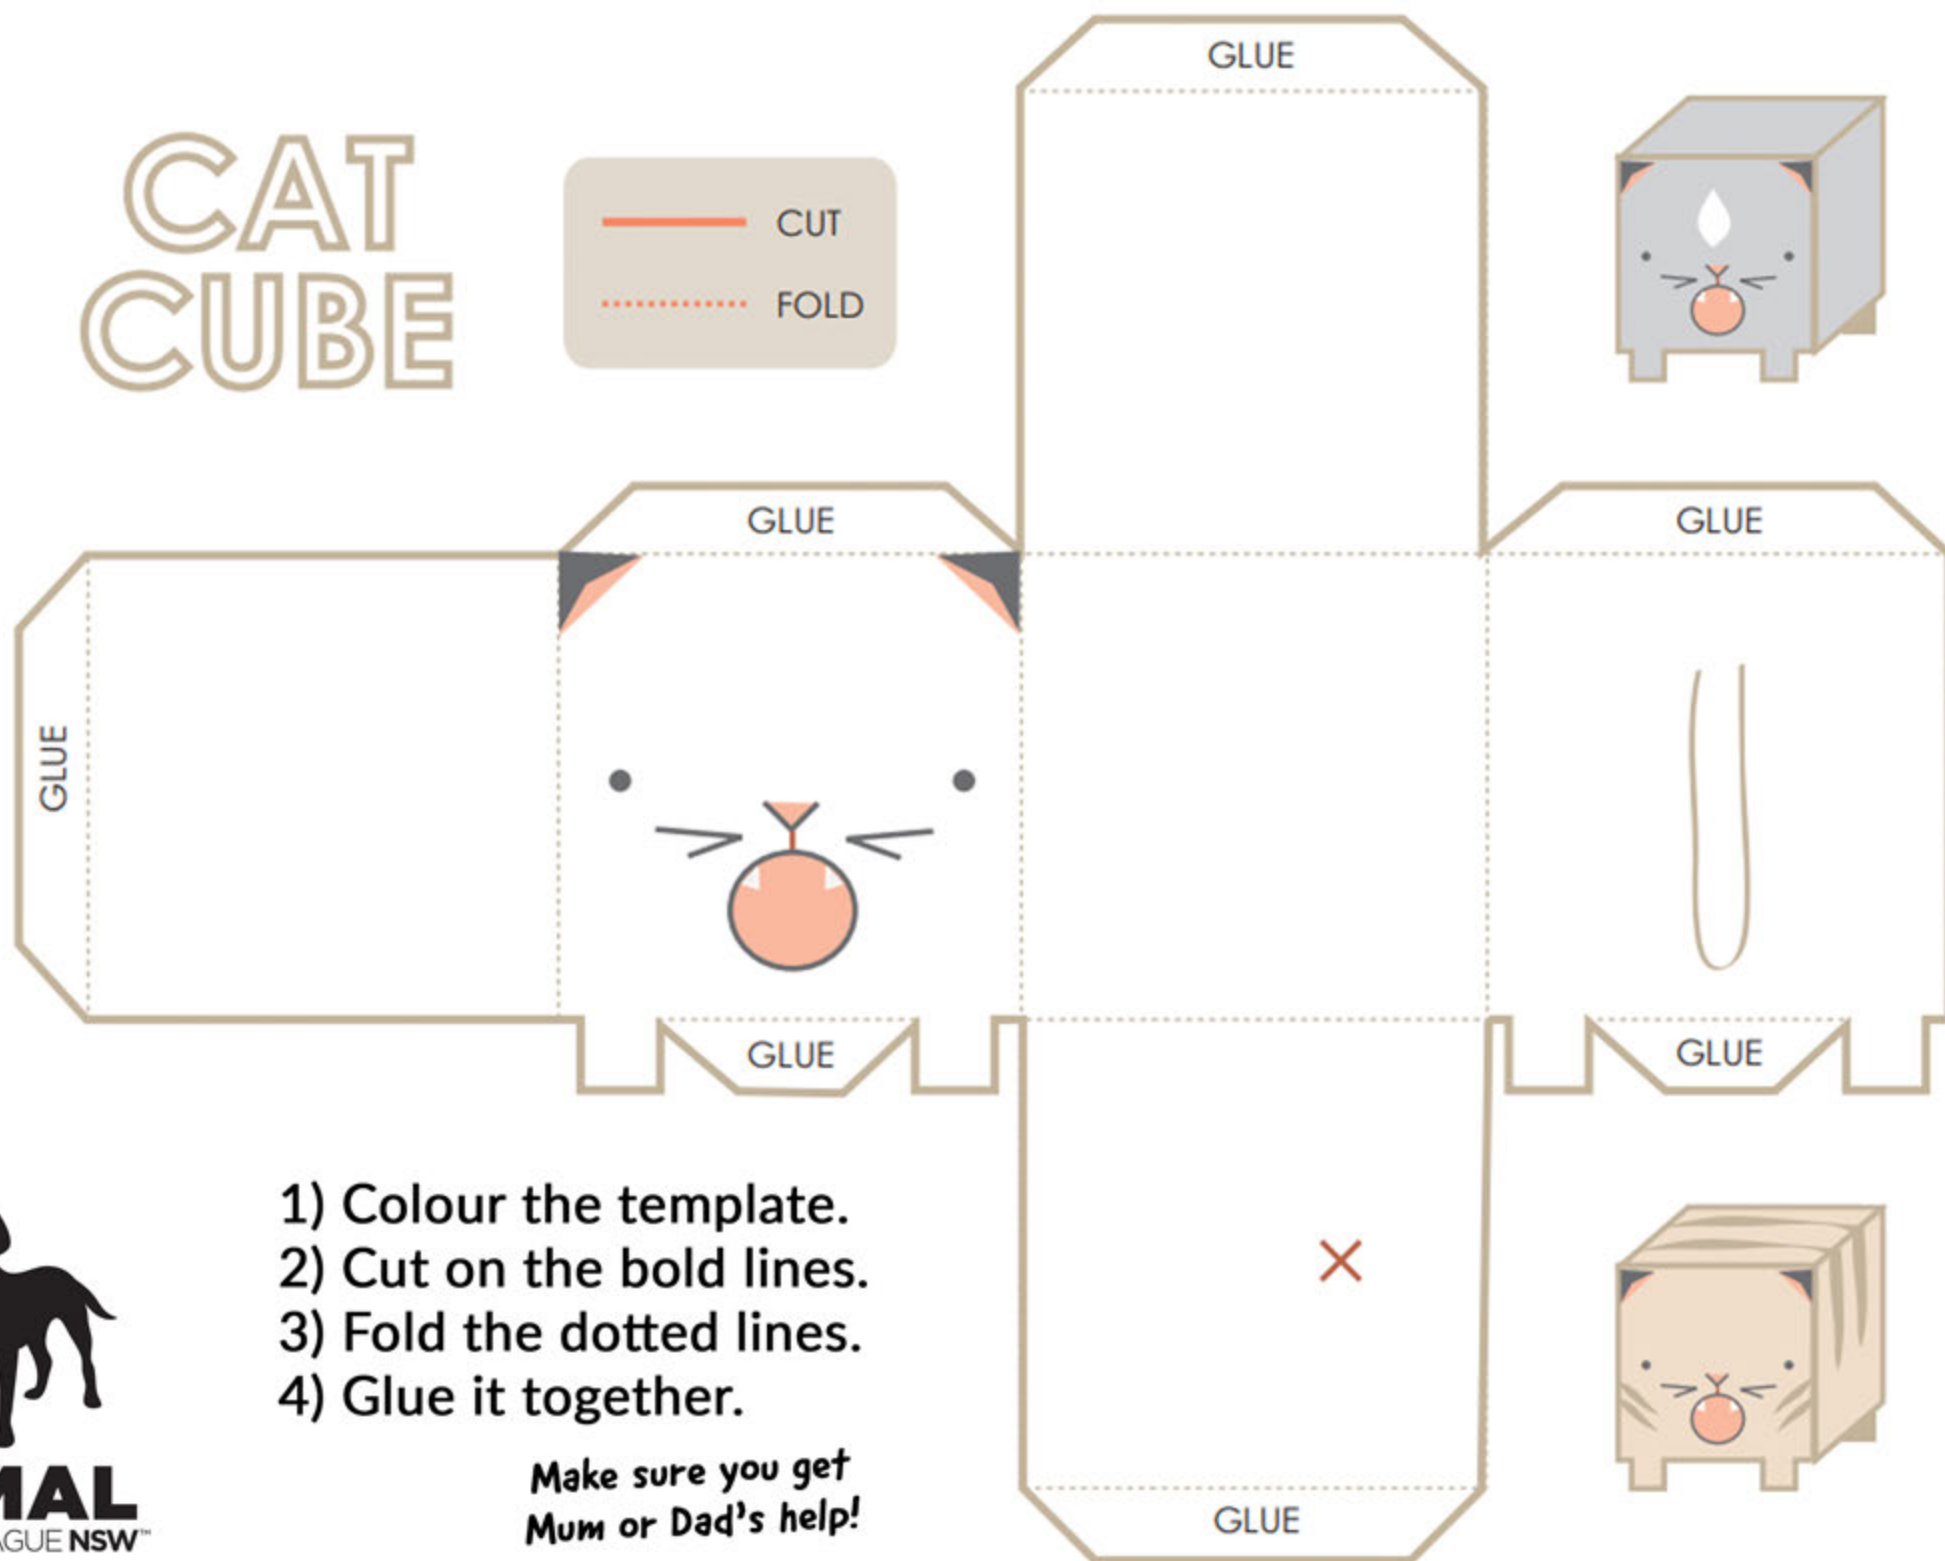

# CAT CUBE

 CUT

 FOLD

- 1) Colour the template.
- 2) Cut on the bold lines.
- 3) Fold the dotted lines.
- 4) Glue it together.

*Make sure you get  
Mum or Dad's help!*